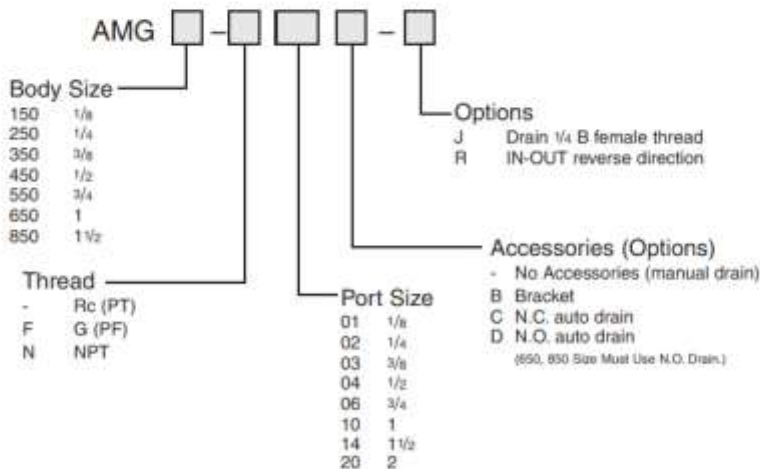

Port sizes of 1/8 – 2 are available to meet air compressor sizes ranging from 1 – 100 horse power.

5. Built-in Auto Drain

Built-in auto drain allows for long periods of continuous operation.

SMC CORPORATION OF AMERICA

3011 N. Franklin Rd Indianapolis, IN 46226
Tel: (317) 899-4440 • FAX: (317) 899-3102
<http://www.smcusa.com>

Water Separator Series

SMC's AMG series water separator is installed on the air pressure line to remove water drops in compressed air. This is suitable for use in cases where "water must be removed, but the air does not have to be as dry as when an air dryer is used" or "an air dryer cannot be used because an electric power supply is not available."

How to Order

Features and Benefits

- Port sizes 1/4, 3/8, 1/2, 3/4, 1, 1 1/2, 2"
- Removes 99.9% of water droplets
- Automatic drain as standard
- Element is resistant to clogging
- SMC one-touch fitting standard on drain connection (auto drain)
- Manual override of auto drain standard
- Extremely low pressure drops